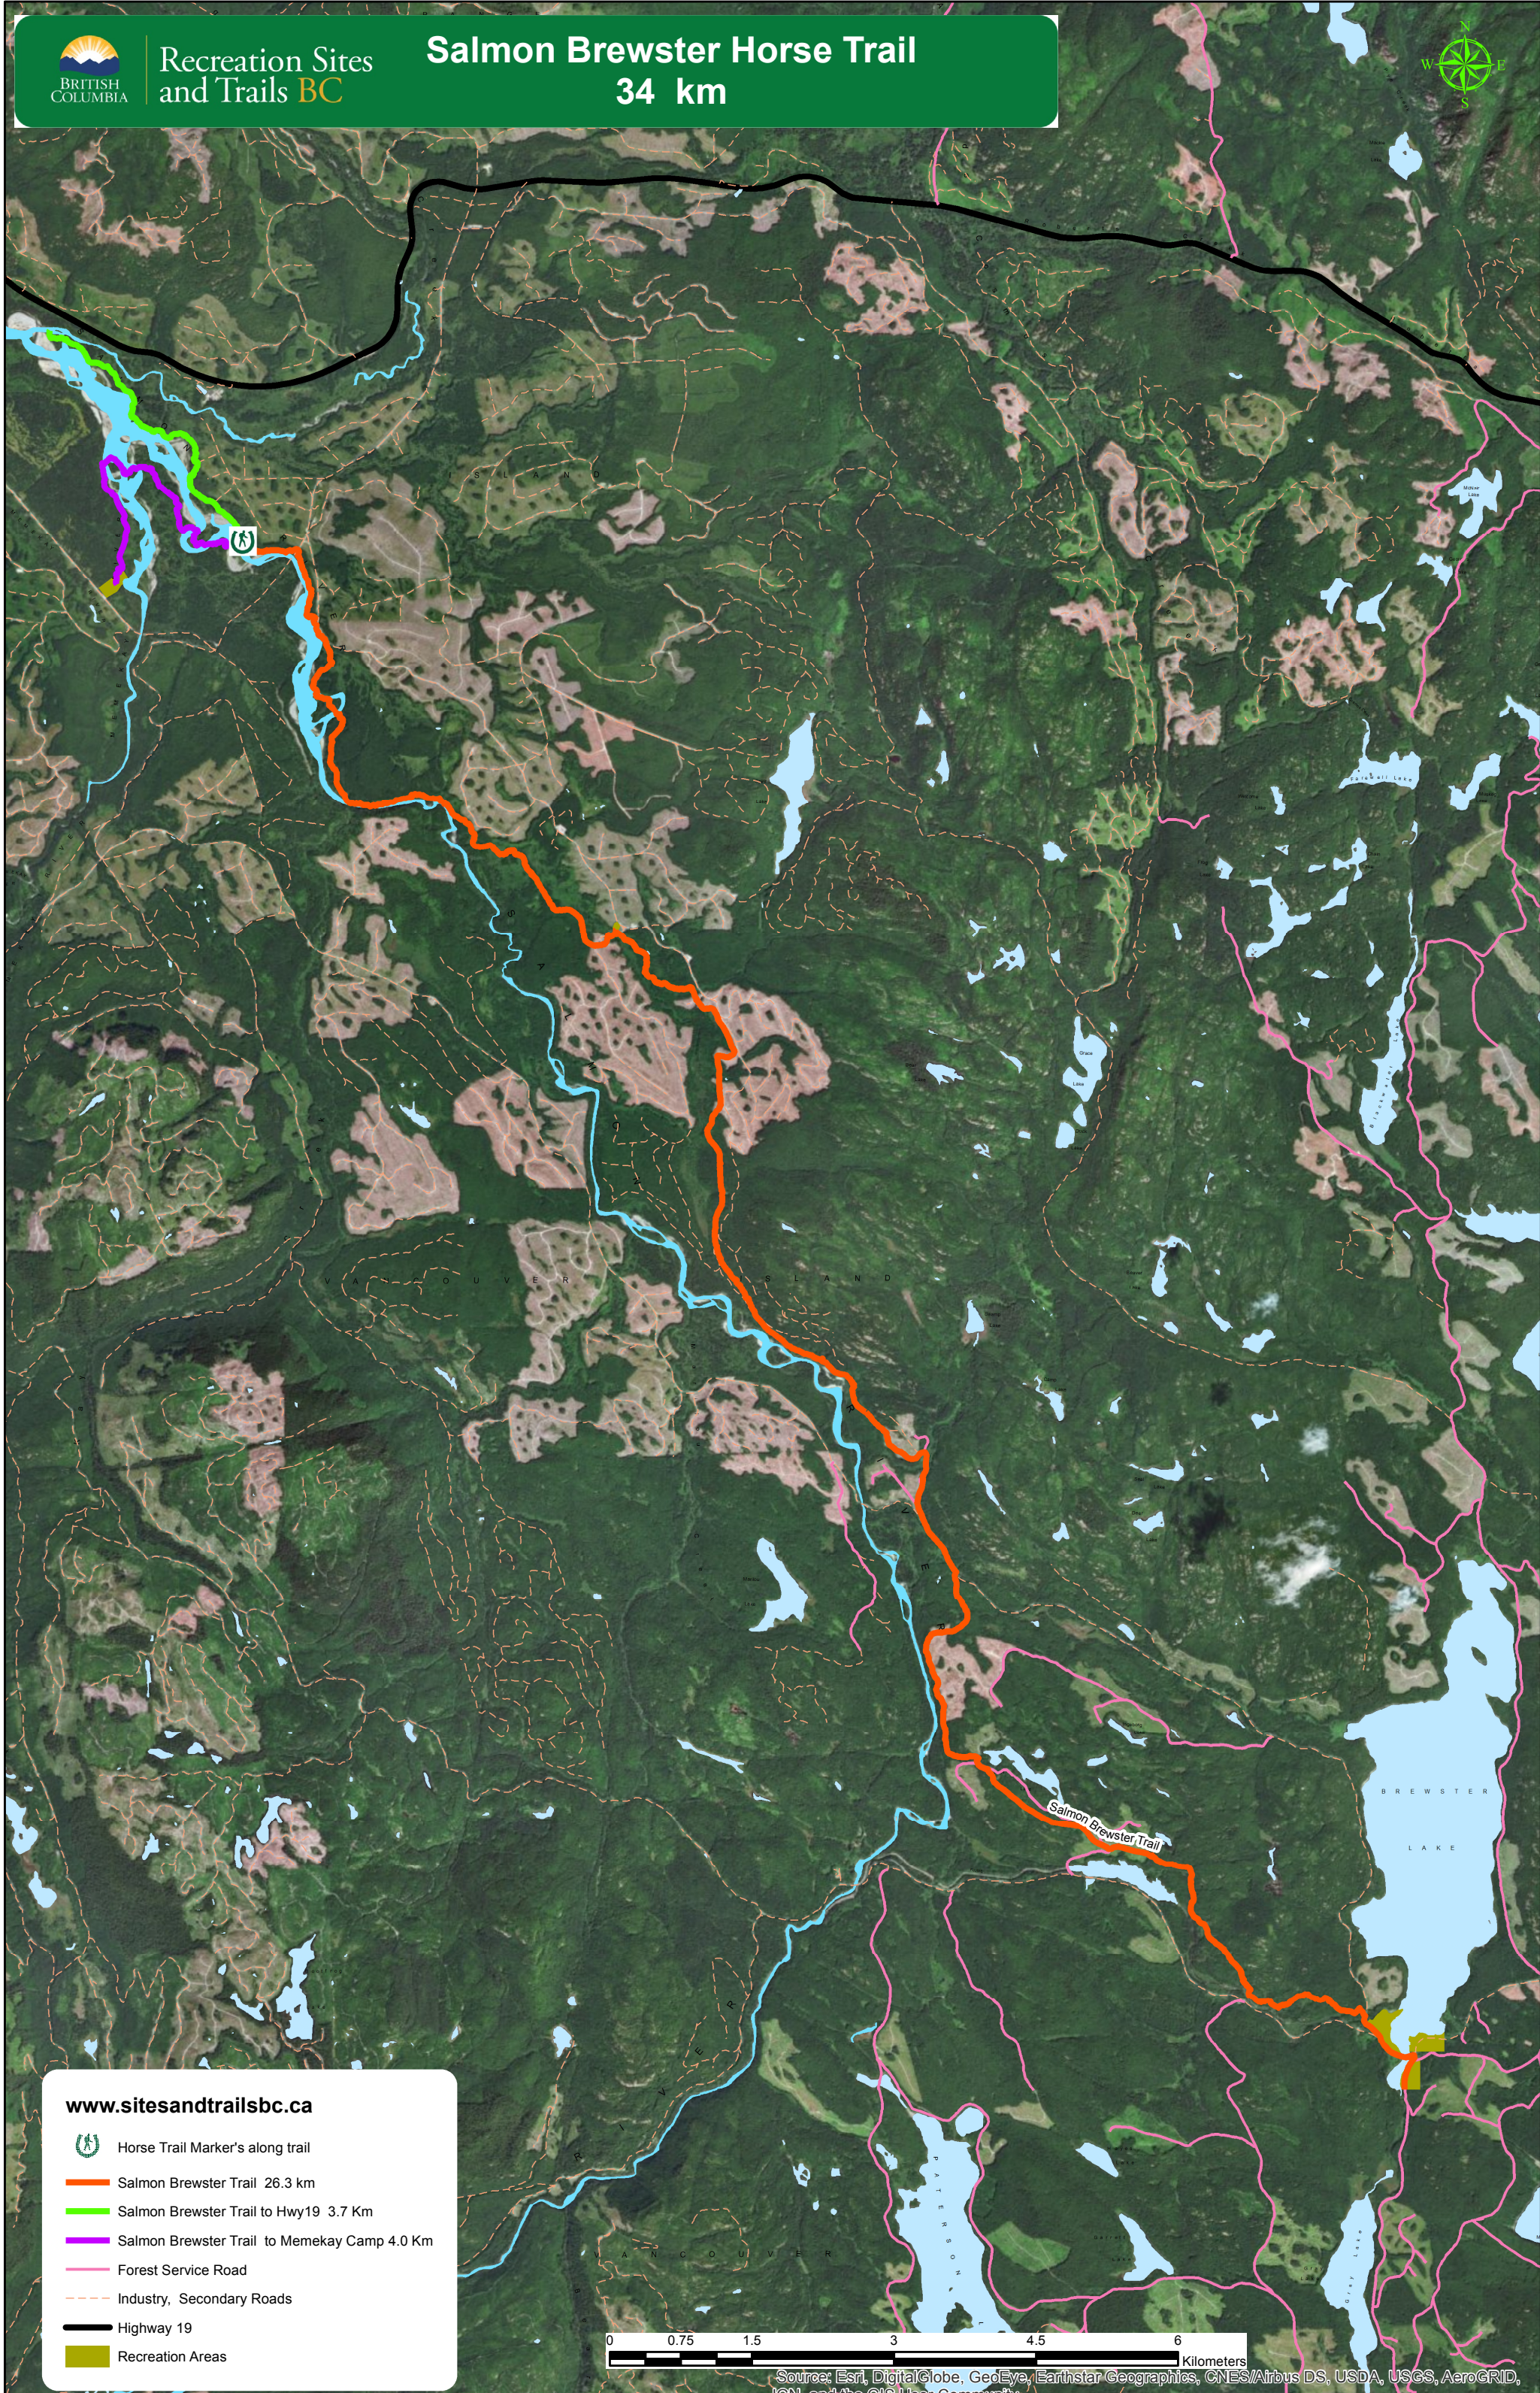

Salmon Brewster Horse Trail 34 km

www.sitesandtrailsbc.ca

-  Horse Trail Marker's along trail
-  Salmon Brewster Trail 26.3 km
-  Salmon Brewster Trail to Hwy19 3.7 Km
-  Salmon Brewster Trail to Memekay Camp 4.0 Km
-  Forest Service Road
-  Industry, Secondary Roads
-  Highway 19
-  Recreation Areas

Source: Esri, DigitalGlobe, GeoEye, Earthstar Geographics, CNES/Airbus DS, USDA, USGS, AeroGRID, IGN, and the GIS User Community